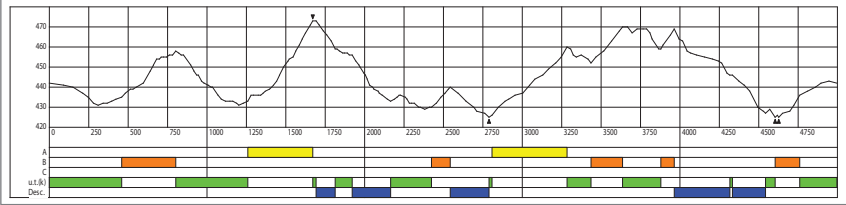

The Tormondsen Family Race Course

Course length:	5000m	Height Difference (HD):	48m	Lowest point:	425m
Category:	D	Maximum Climb (MC):	40m	Highest point:	473m
Competition Level:	COC/FIS	Total Climb (TC):	170m		