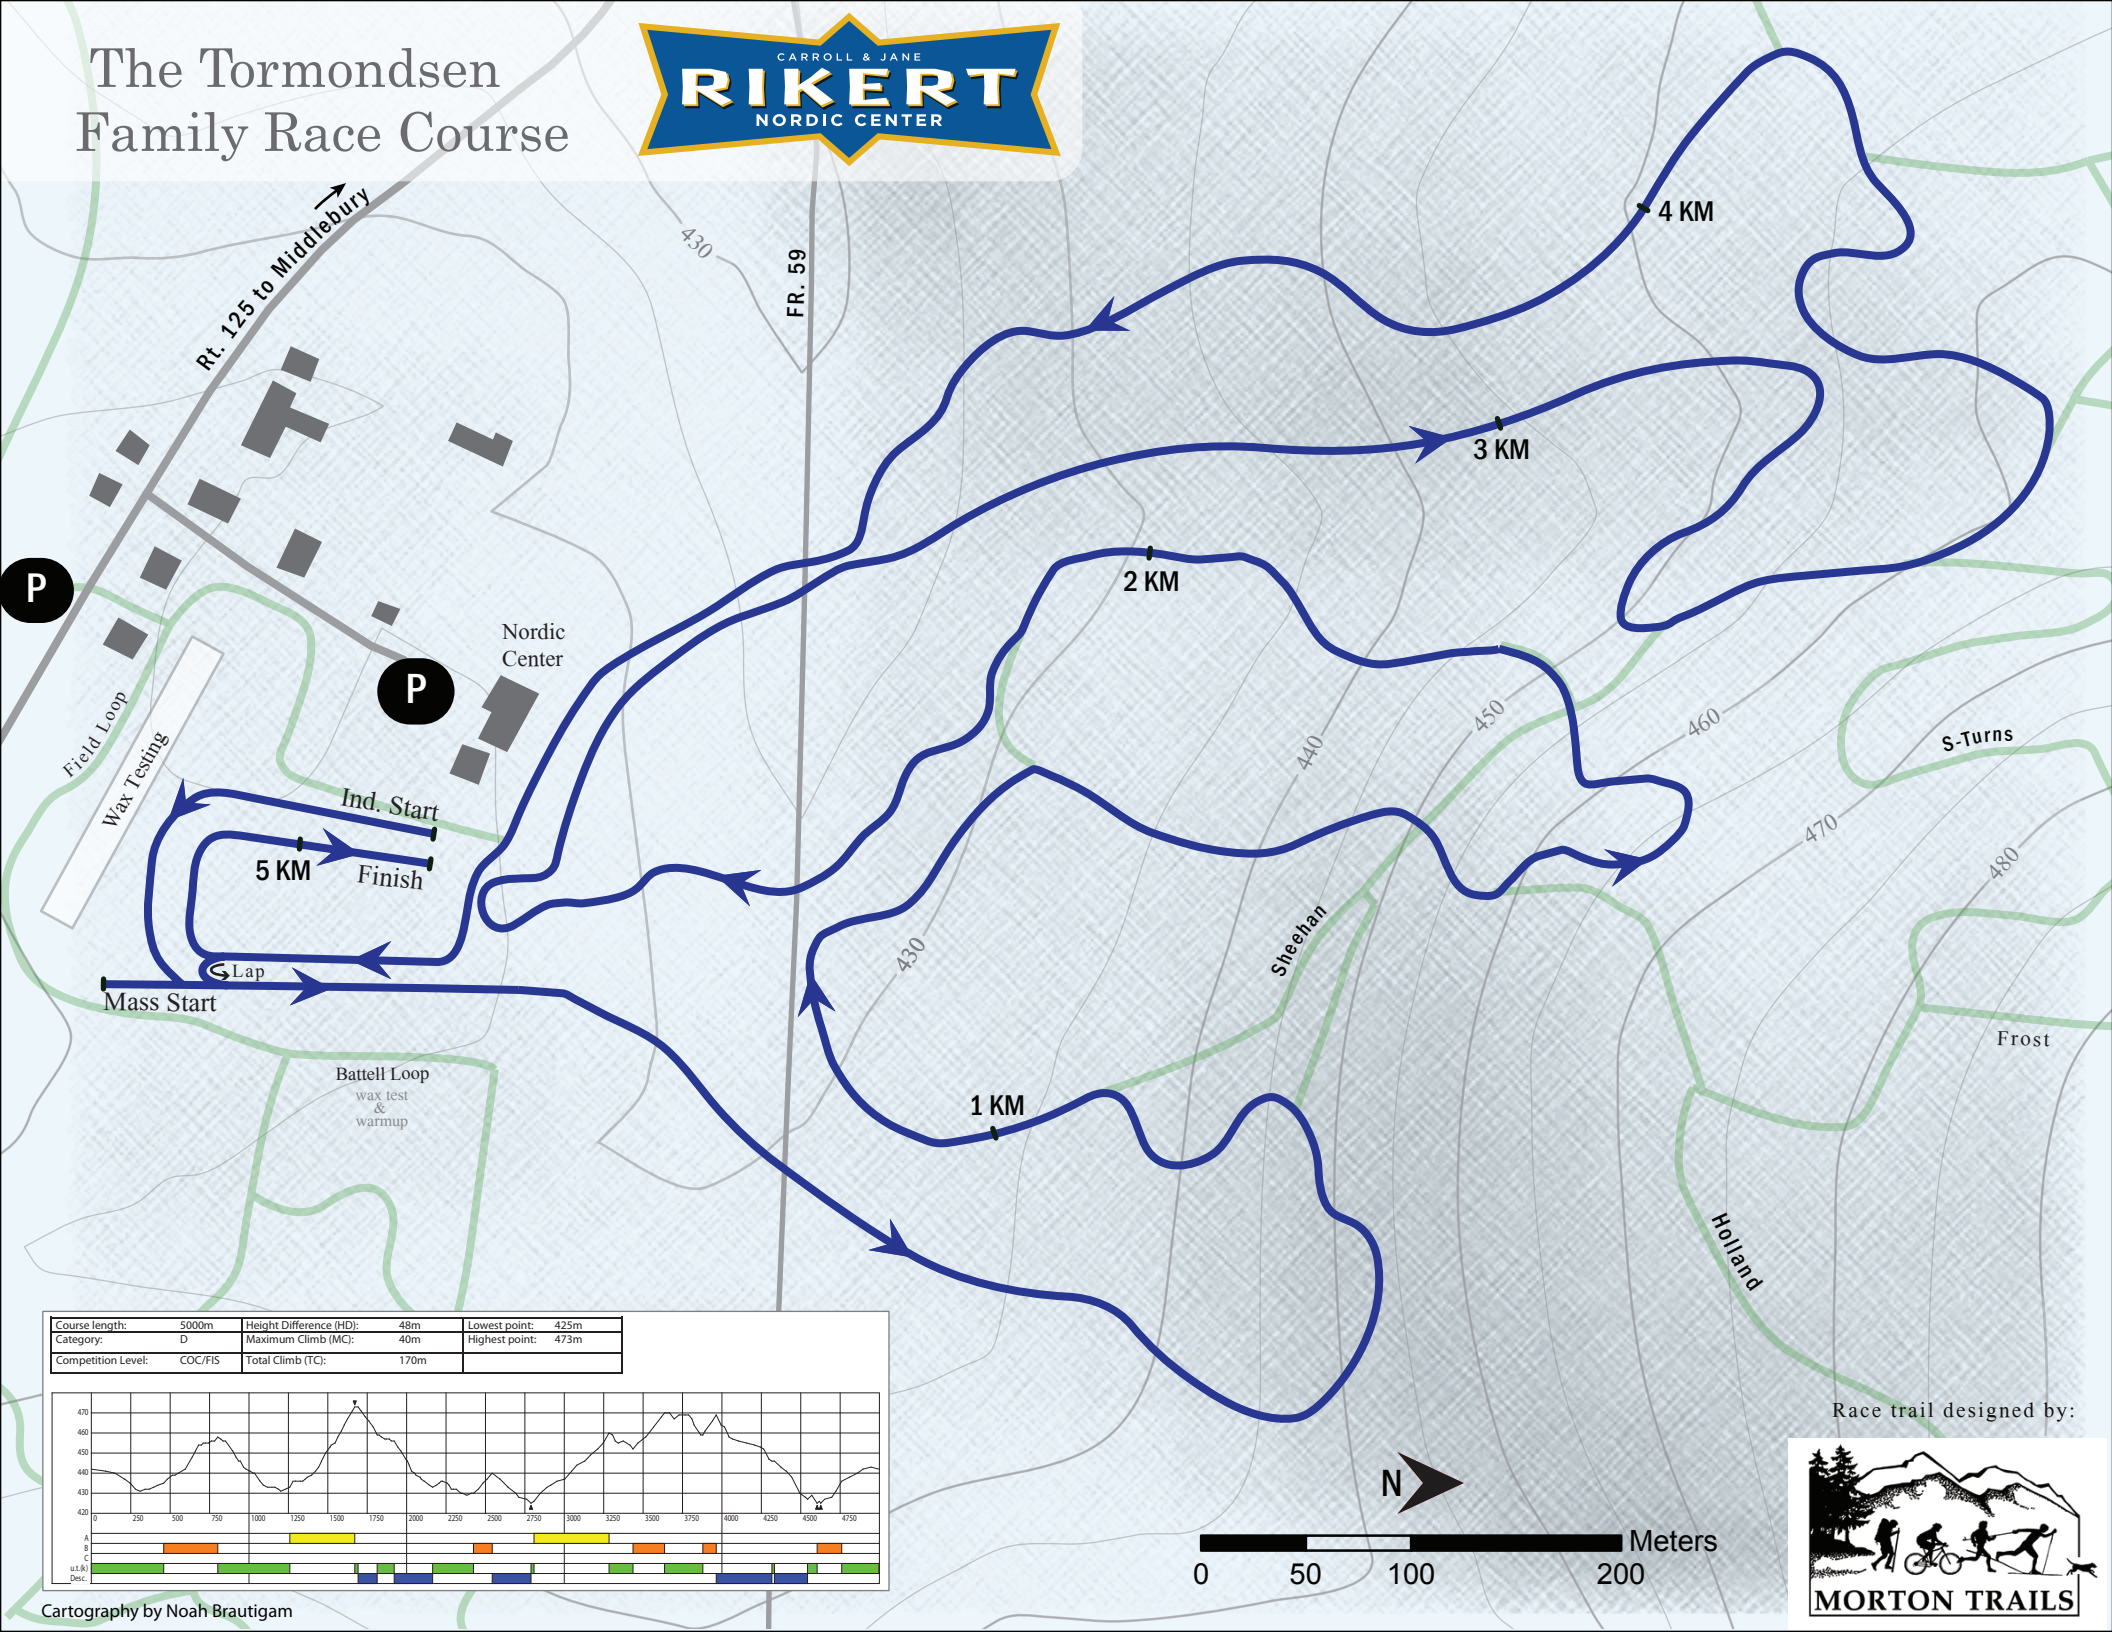

The Tormondsen Family Race Course

Course length:	5000m	Height Difference (HD):	48m	Lowest point:	425m
Category:	D	Maximum Climb (MC):	40m	Highest point:	473m
Competition Level:	COC/FIS	Total Climb (TC):	170m		

Cartography by Noah Brautigam

Race trail designed by: